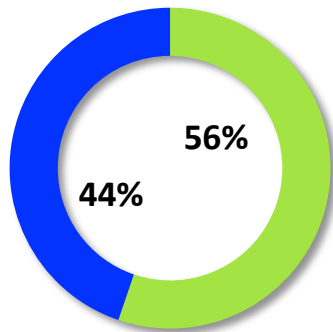

Professors
Total: 652

Teaching Staff
Total: 4'654

PhD Students
Total: 5'084

Students
Total: 25'358

■ International ■ Swiss