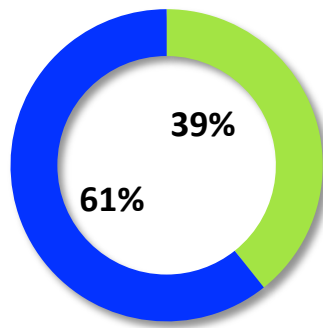

Professors
Total: 652

Teaching Staff
Total: 4'654

PhD Students
Total: 5'084

Students
Total: 25'358

■ International ■ Swiss