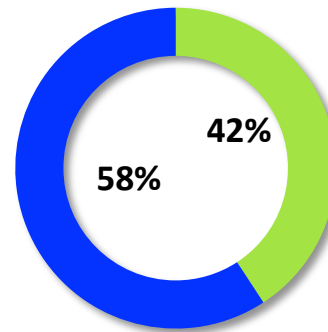

Professors
Total: 652

Teaching Staff
Total: 4'654

PhD Students
Total: 5'084

Students
Total: 25'358

■ International ■ Swiss