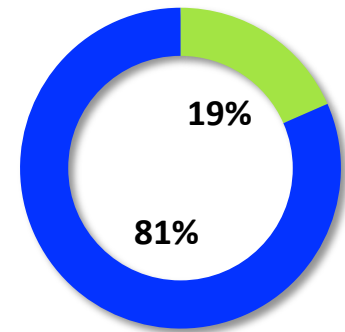

Professors
Total: 652

Teaching Staff
Total: 4'654

PhD Students
Total: 5'084

Students
Total: 25'358

■ International ■ Swiss